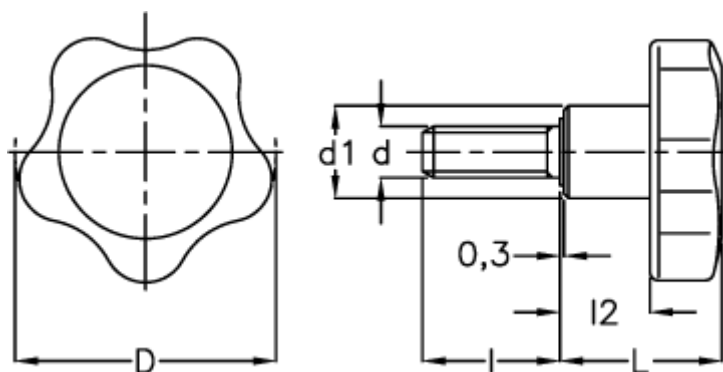

Data Sheet

Article number: 2302166436
Description: E+G Lobe knobs
VC.692/50 p-M8x40

Measures

D = 50
d1 = 18
d 6g = M8
l = 40
L = 31
l2 = 17